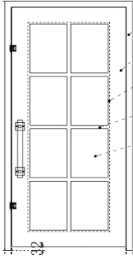

Interior
Door 19
RH

36

84.75

Push/Pull
Handle
No
Deadbolt

RH

No Screen
No
Threshold

Fixed
Clear

Matte
Black

4.75"